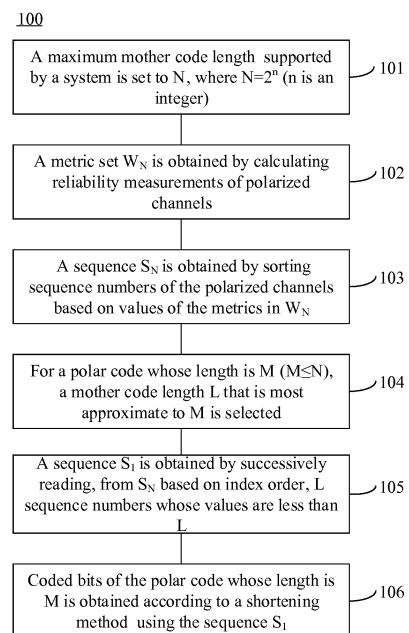

(84) Designated Contracting States:
AL AT BE BG CH CY CZ DE DK EE ES FI FR GB GR HR HU IE IS IT LI LT LU LV MC MK MT NL NO PL PT RO RS SE SI SK SM TR
Designated Extension States:
BA ME
Designated Validation States:
MA MD

- **ZHANG, Gongzheng**
  Shenzhen
  Guangdong 518129 (CN)
- **CHEN, Ying**
  Shenzhen
  Guangdong 518129 (CN)
- **LIU, Xiaocheng**
  Shenzhen
  Guangdong 518129 (CN)
- **WANG, Jun**
  Shenzhen
  Guangdong 518129 (CN)

(30) Priority: **11.08.2016 CN 201610664987**

(71) Applicant: **Huawei Technologies Co., Ltd.**
Longgang District
Shenzhen, Guangdong 518129 (CN)

(74) Representative: **Kreuz, Georg Maria**
Huawei Technologies Duesseldorf GmbH
Riesstraße 25
80992 München (DE)

(72) Inventors:
• **LI, Rong**
Shenzhen
Guangdong 518129 (CN)

(54) **METHOD, DEVICE AND EQUIPMENT FOR USE IN POLARIZATION CODING**

(57) Embodiments of this application disclose a polar coding method, apparatus, and device, so as to reduce storage overheads of a system. The method includes: obtaining a maximum mother code sequence, where the maximum mother code sequence is characterized in that, if a first sequence whose code length is Z is read from the maximum mother code sequence, ordering, in the first sequence, of Z sequence numbers included in the first sequence is the same as ordering, in the maximum mother code sequence, of the Z sequence numbers, where $Z=2^z$, $z \leq n$, and z is a positive integer; and performing polar coding by using the maximum mother code sequence.

FIG. 1

EP 3 407 519 A1